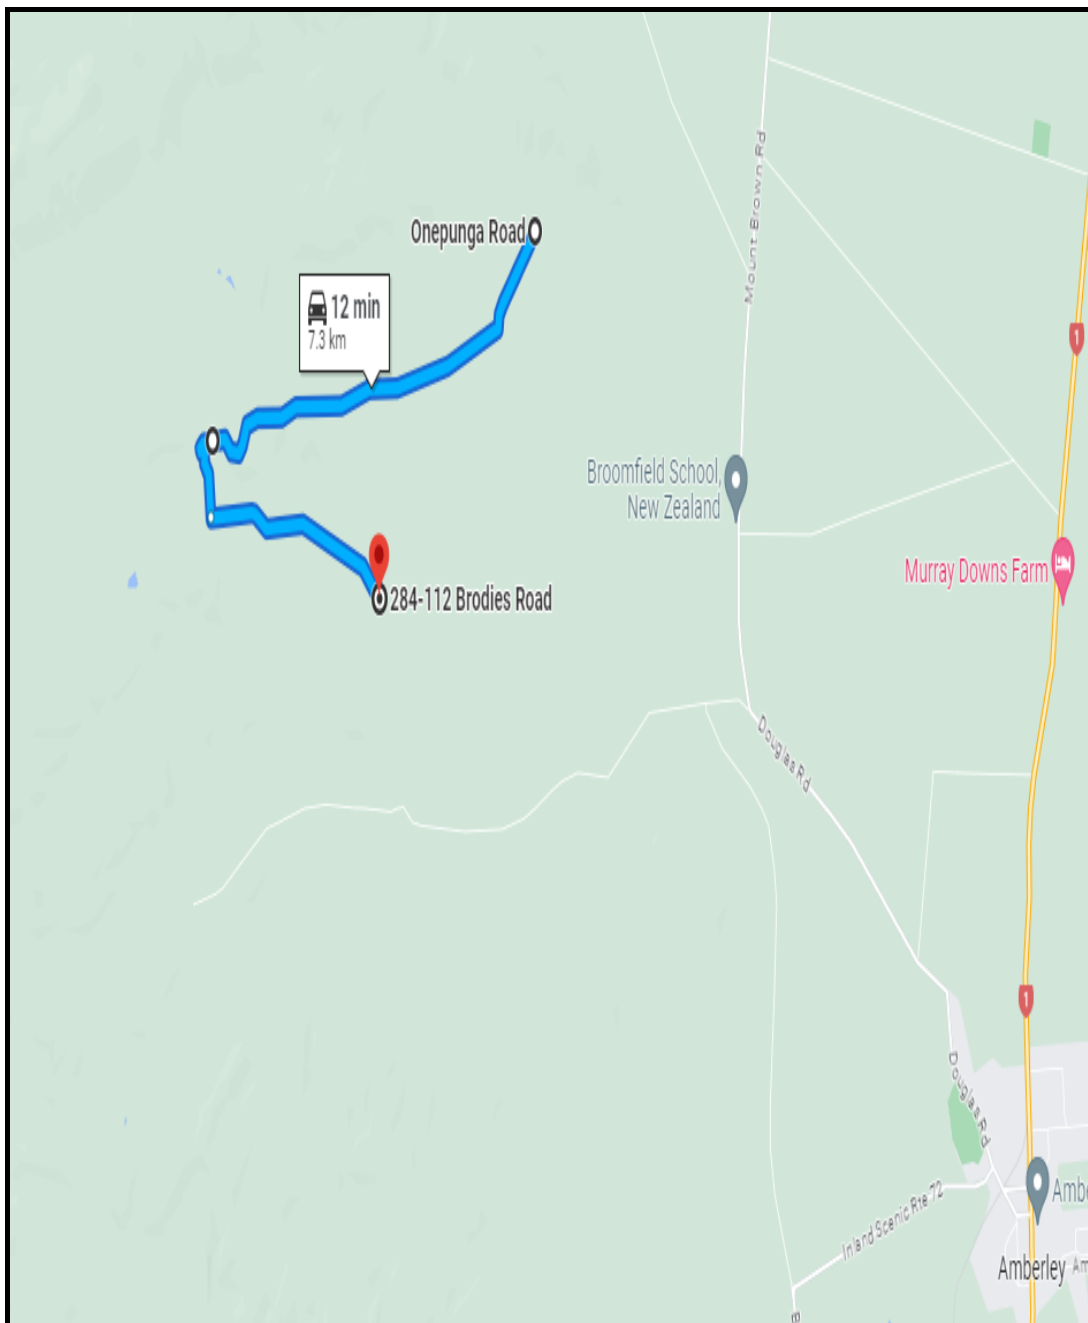

## Saturday 23<sup>rd</sup> November 2024

Stage 3: Kaiwara Road West/ Saint Leonards Road 17.14kms Road Closure Time: <b>1010 - 1510</b> <b>Hurunui District Council</b>	Road Closed Signs	Marshal Numbers
Start: On St Leonards Road at its intersection with Lowry Peaks Road	1	1
Continue into Kaiwara Road East	2	0
Finish: On Kaiwara Road East at its intersection with Eggleston Road	1	1
<b>Total Number of Arrows/Signs &amp; Marshals</b>	<b>4</b>	<b>2</b>

## Saturday 23<sup>rd</sup> November 2024

Stage 6: Blythe Road – 29.48kms Road Closure Time: <b>1305 - 1805</b> <b>Hurunui District Council</b>	Road Closed Sign	Marshal Numbers
<b>Start: On Blythe Road at its intersection with Napenape Road</b>	1	2
Past Dover Hills Road (no exit)	1	1
Past Stonyhurst Road	1	1
Past Limestone Road (no exit)	1	1
Past Blythe Downs Road (no exit)	1	1
Past Kimarnock Road (no exit)	1	1
Left into Stonyhurst Road	2	1
Past Glendhu Road	1	1
Continue veering right into Happy Valley Road	2	1
Past Glendhu Road	1	1
Past Frasers Road (no exit)	1	1
<b>Finish: On Happy Valley Road at its intersection with Fishermans Lane</b>	1	2
<b>Total Number of Signs &amp; Marshals</b>	<b>14</b>	<b>14</b>

## Saturday 23<sup>rd</sup> November 2024

Stage 7: Onepunga Road – 6.03kms Road Closure: <b>1440 - 1940</b> <b>Hurunui District Council</b>	Road Closed Signs	Marshal Numbers
<b>Start: On Onepunga Road at its intersection with Holleth Hills Road</b>	<b>1</b>	<b>2</b>
Left into Berriedale Road	<b>2</b>	<b>1</b>
Left into Brodies Road	<b>2</b>	<b>1</b>
<b>Finish: At 284 Brodies Road</b>	<b>1</b>	<b>2</b>
<b>Total Number of Signs &amp; Marshals</b>	<b>6</b>	<b>6</b>

**Note:** SS7 & SS1 same stage, SS1 run in reverse also different road closed time