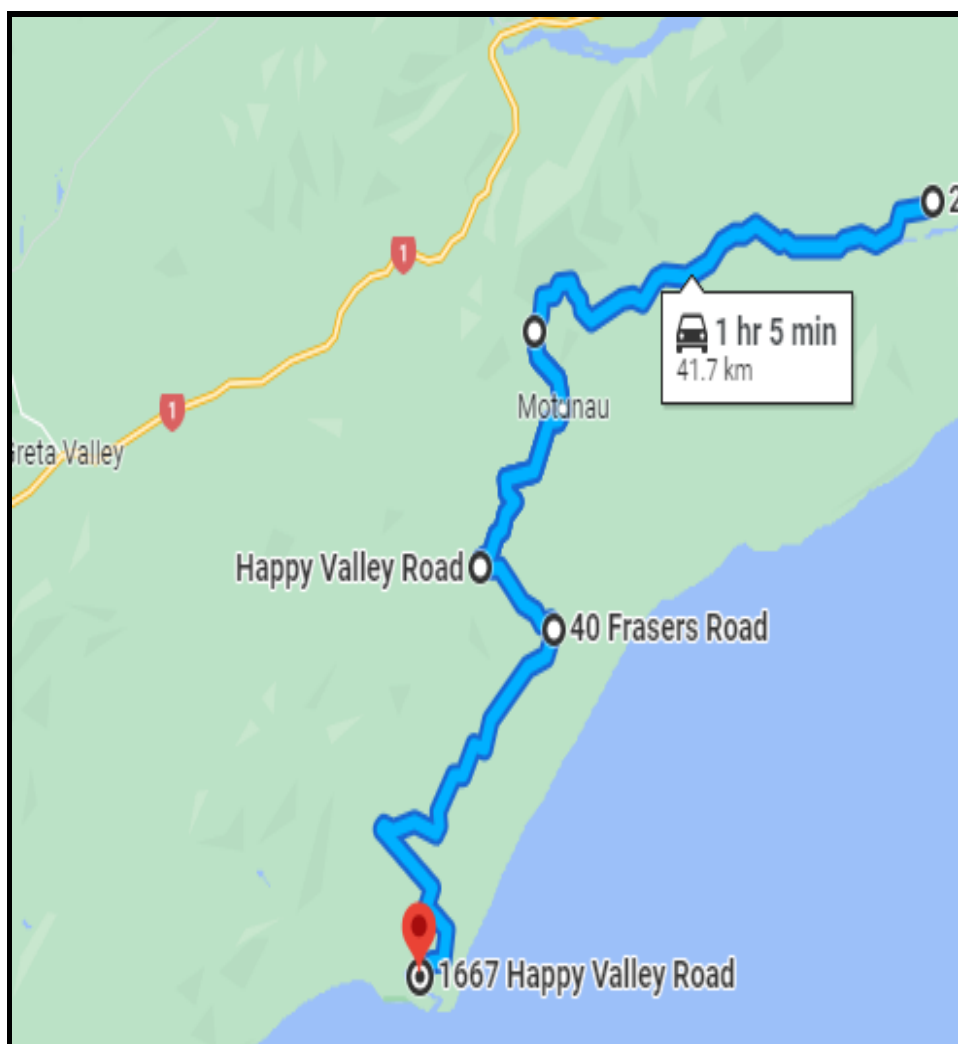

Saturday 23rd November 2024

Stage 6: Blythe Road – 29.48kms Road Closure Time: 1305 - 1805 Hurunui District Council	Road Closed Sign	Marshal Numbers
Start: On Blythe Road at its intersection with Napenape Road	1	2
Past Dover Hills Road (no exit)	1	1
Past Stonyhurst Road	1	1
Past Limestone Road (no exit)	1	1
Past Blythe Downs Road (no exit)	1	1
Past Kimarnock Road (no exit)	1	1
Left into Stonyhurst Road	2	1
Past Glendhu Road	1	1
Continue veering right into Happy Valley Road	2	1
Past Glendhu Road	1	1
Past Frasers Road (no exit)	1	1
Finish: On Happy Valley Road at its intersection with Fishermans Lane	1	2
Total Number of Signs & Marshals	14	14