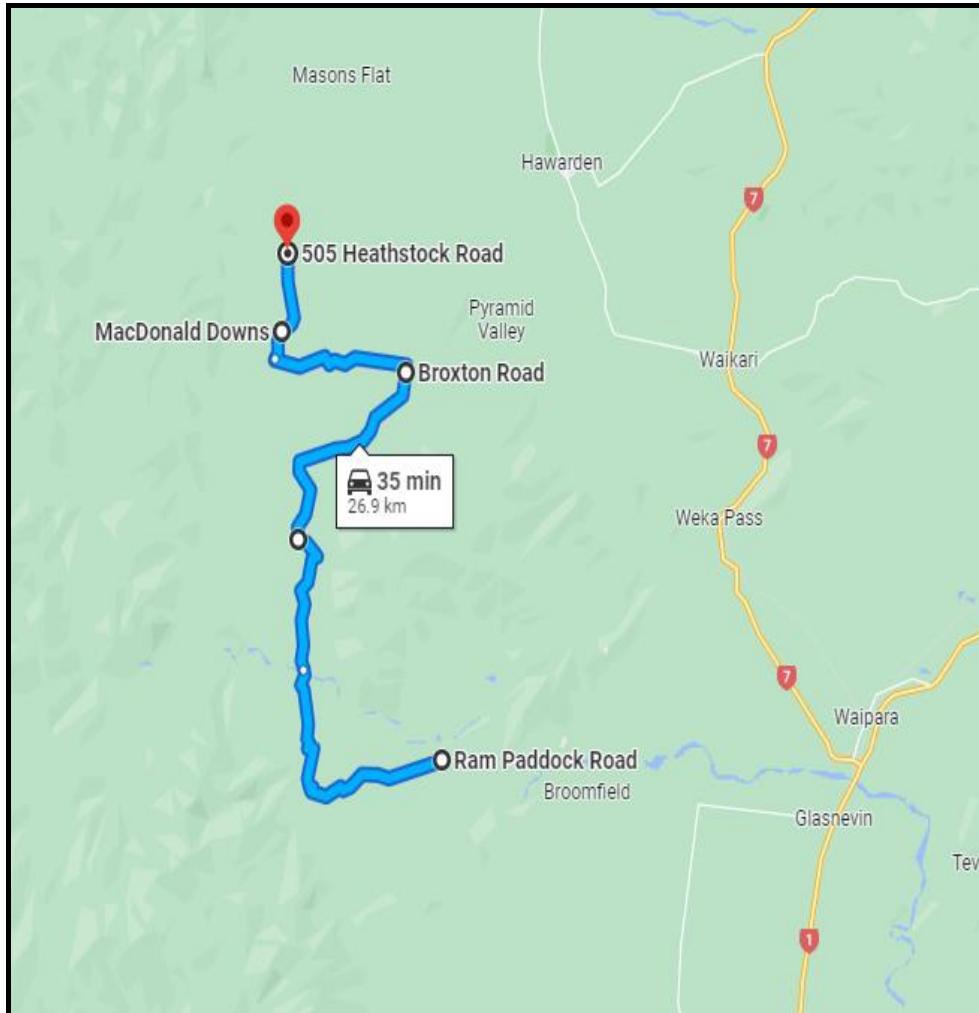

## Saturday 23<sup>rd</sup> November 2024

Stage 1: Brodies Road – 7.03kms Road Closure: <b>0810 - 1340</b> <b>Hurunui District Council</b>	Road Closed Signs	Marshal Numbers
<b>Start: At 284 Brodies Road</b>	<b>1</b>	<b>2</b>
Right into Berriedale Road	<b>2</b>	<b>1</b>
Veer Right into Onepunga Road	<b>2</b>	<b>1</b>
<b>Finish: On Onepunga Road at its intersection with Holleth Hills Road</b>	<b>1</b>	<b>2</b>
<b>Total Number of Signs &amp; Marshals</b>	<b>6</b>	<b>6</b>

**Note:** SS1 & SS7 same stage, SS7 run in reverse also different road closed time

## Saturday 23<sup>rd</sup> November 2024

Stage 3: Kaiwara Road West/ Saint Leonards Road 17.14kms Road Closure Time: <b>1010 - 1510</b> <b>Hurunui District Council</b>	Road Closed Signs	Marshal Numbers
Start: On St Leonards Road at its intersection with Lowry Peaks Road	1	1
Continue into Kaiwara Road East	2	0
Finish: On Kaiwara Road East at its intersection with Eggleston Road	1	1
<b>Total Number of Arrows/Signs &amp; Marshals</b>	<b>4</b>	<b>2</b>

## Saturday 23<sup>rd</sup> November 2024

Stage 4: Eggleston Road – 24.63kms Road Closure Time: <b>10:40 - 1540</b> <b>Hurunui District Council</b>	Road Closed Signs	Marshal Numbers
<b>Start: On Eggleston Road at its intersection with Kaiwara Road East</b>	1	1
Past Fagans Road (no exit)	1	1
Continue into Leamington Road	2	1
Past Munro Road	1	1
Past Mount Palm Track	1	1
Past Downs Road	1	1
Right into Waiiau West Road	2	1
<b>Finish: On Waiiau West Road at its intersection with Phoebe Road</b>	1	1
<b>Total Number of Arrows/Signs &amp; Marshals</b>	<b>10</b>	<b>8</b>