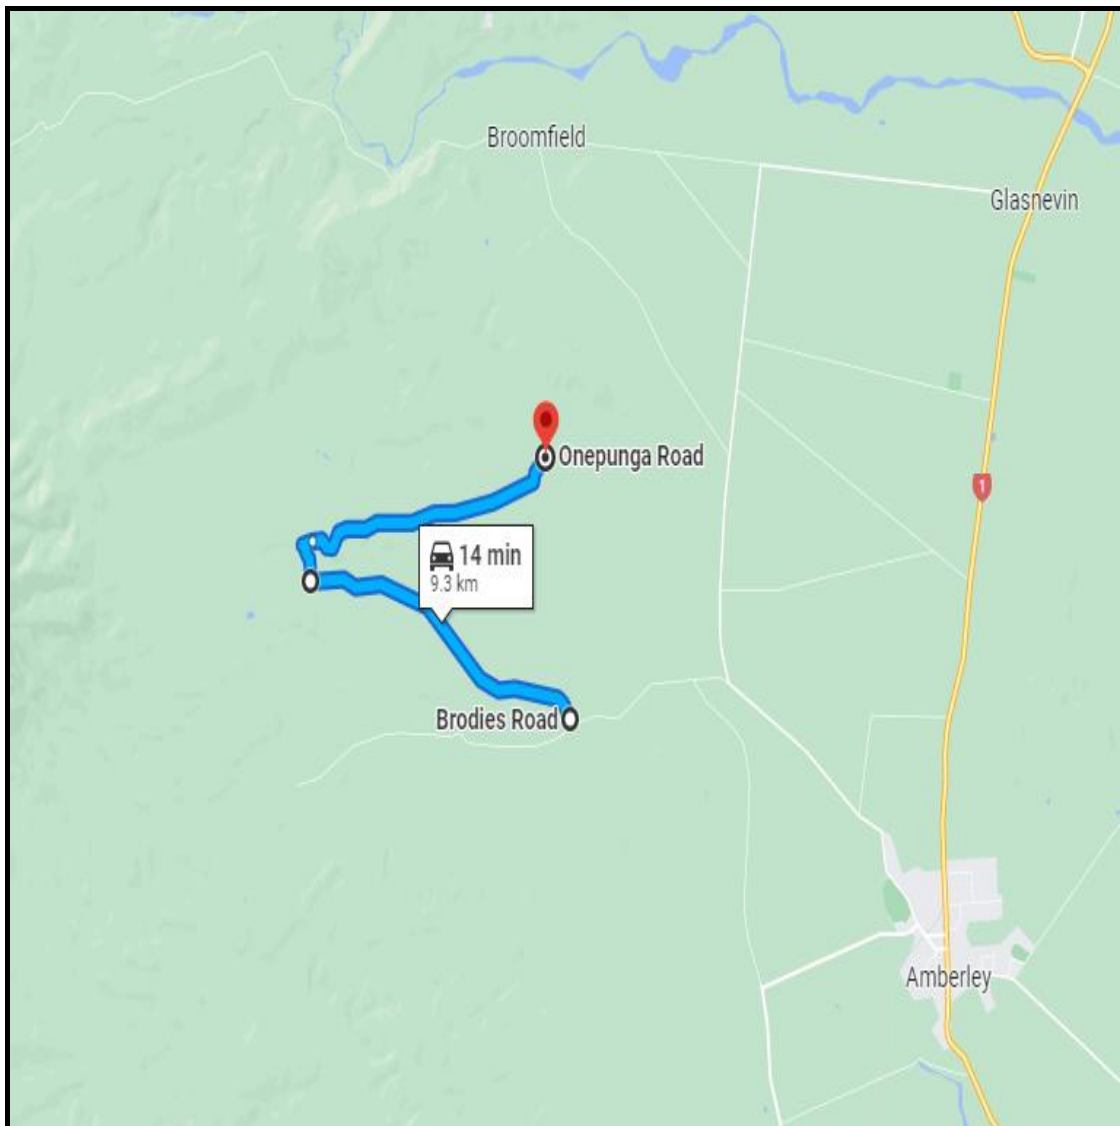

Saturday 23rd November 2024

Stage 1: Brodies Road – 7.03kms Road Closure: 0810 - 1340 Hurunui District Council	Road Closed Signs	Marshal Numbers
Start: At 284 Brodies Road	1	2
Right into Berriedale Road	2	1
Veer Right into Onepunga Road	2	1
Finish: On Onepunga Road at its intersection with Holleth Hills Road	1	2
Total Number of Signs & Marshals	6	6

Note: SS1 & SS7 same stage, SS7 run in reverse also different road closed time