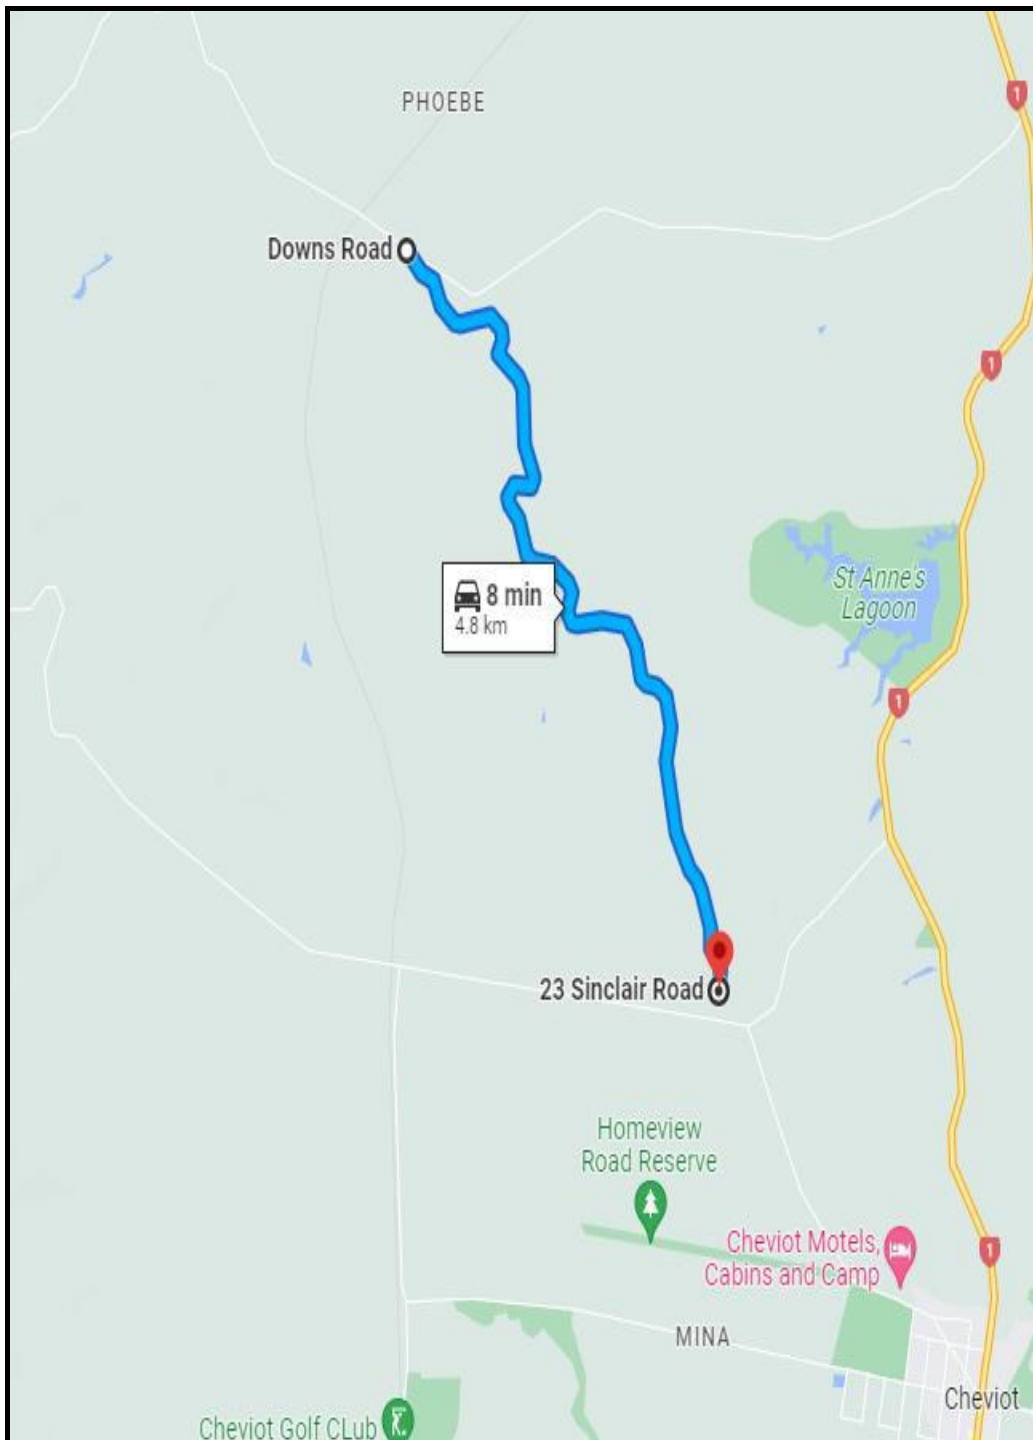

## Saturday 23<sup>rd</sup> November 2024

Stage 3: Kaiwara Road West/ Saint Leonards Road 17.14kms Road Closure Time: <b>1010 - 1510</b> <b>Hurunui District Council</b>	Road Closed Signs	Marshal Numbers
Start: On St Leonards Road at its intersection with Lowry Peaks Road	1	1
Continue into Kaiwara Road East	2	0
Finish: On Kaiwara Road East at its intersection with Eggleston Road	1	1
<b>Total Number of Arrows/Signs &amp; Marshals</b>	<b>4</b>	<b>2</b>

## Saturday 23<sup>rd</sup> November 2024

Stage 4: Eggleston Road – 24.63kms Road Closure Time: <b>10:40 - 1540</b> <b>Hurunui District Council</b>	Road Closed Signs	Marshal Numbers
<b>Start: On Eggleston Road at its intersection with Kaiwara Road East</b>	1	1
Past Fagans Road (no exit)	1	1
Continue into Leamington Road	2	1
Past Munro Road	1	1
Past Mount Palm Track	1	1
Past Downs Road	1	1
Right into Waiiau West Road	2	1
<b>Finish: On Waiiau West Road at its intersection with Phoebe Road</b>	1	1
<b>Total Number of Arrows/Signs &amp; Marshals</b>	<b>10</b>	<b>8</b>

## Saturday 23<sup>rd</sup> November 2024

Stage 5: Sinclair Rd – 4.61kms Road Closure Time: <b>1230 - 1730</b> <b>Hurunui District Council</b>	Road Closed Signs	Marshal Numbers
Start: On Sinclair Road at its intersection with Downs Road	1	2
Finish: On Sinclair Road at its intersection with Munro Road	1	2
<b>Total Number of Signs &amp; Marshals</b>	<b>2</b>	<b>4</b>