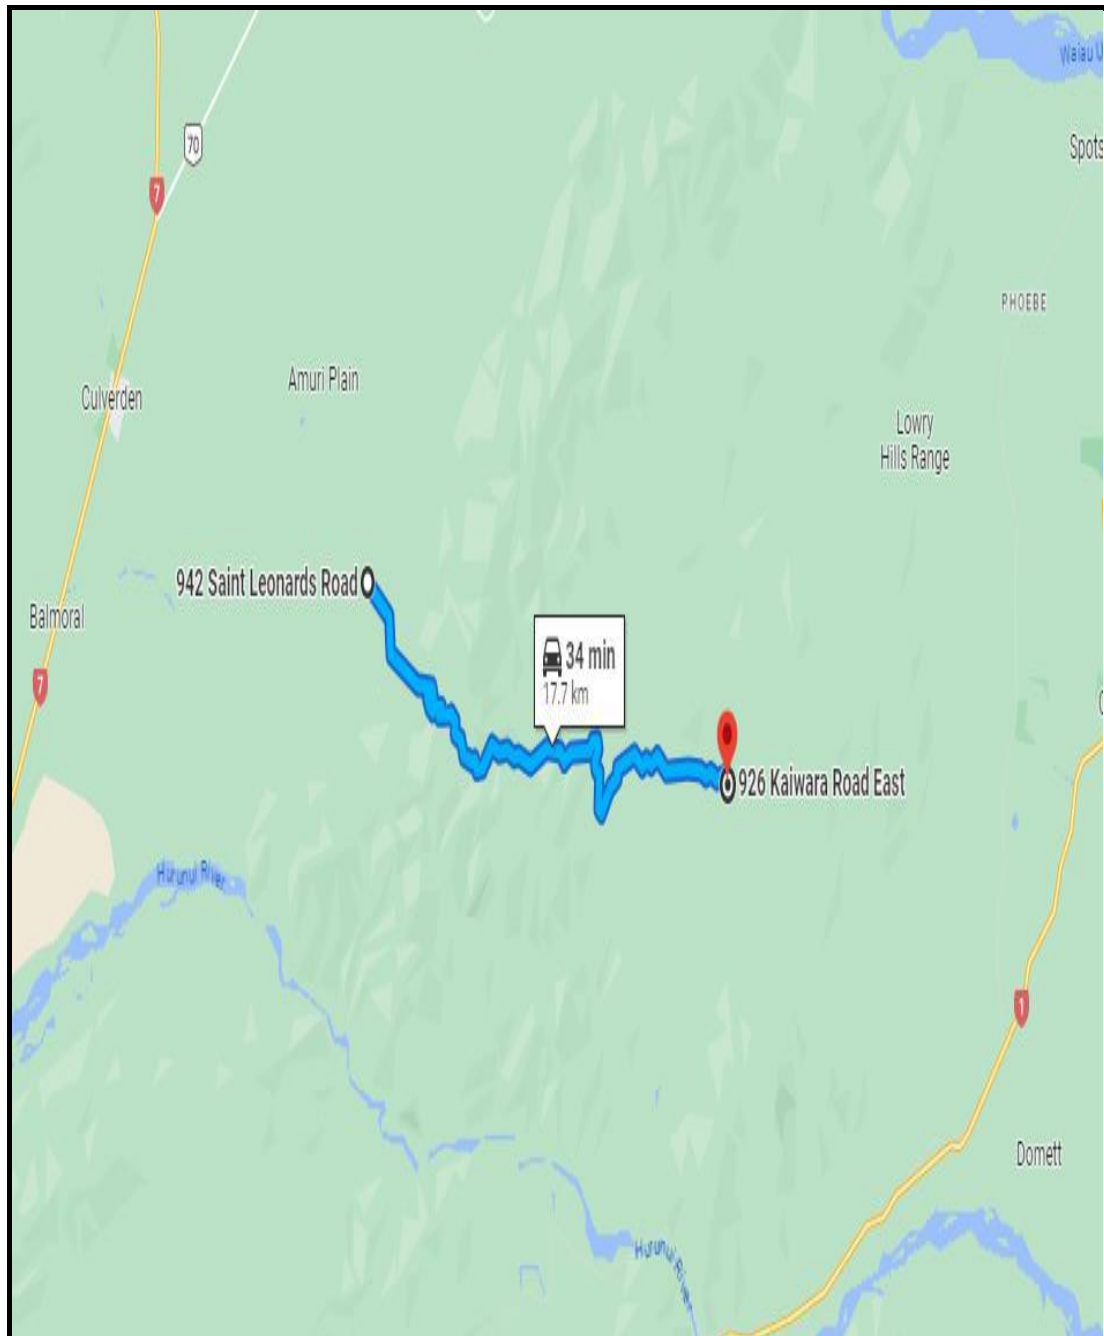

**Note:** SS1 & SS7 same stage, SS7 run in reverse also different road closed time

## Saturday 23<sup>rd</sup> November 2024

Stage 3: Kaiwara Road West/ Saint Leonards Road 17.14kms Road Closure Time: <b>1010 - 1510</b> <b>Hurunui District Council</b>	Road Closed Signs	Marshal Numbers
Start: On St Leonards Road at its intersection with Lowry Peaks Road	1	1
Continue into Kaiwara Road East	2	0
Finish: On Kaiwara Road East at its intersection with Eggleston Road	1	1
<b>Total Number of Arrows/Signs &amp; Marshals</b>	<b>4</b>	<b>2</b>

## Saturday 23<sup>rd</sup> November 2024

Stage 4: Eggleston Road – 24.63kms Road Closure Time: <b>10:40 - 1540</b> <b>Hurunui District Council</b>	Road Closed Signs	Marshal Numbers
<b>Start: On Eggleston Road at its intersection with Kaiwara Road East</b>	1	1
Past Fagans Road (no exit)	1	1
Continue into Leamington Road	2	1
Past Munro Road	1	1
Past Mount Palm Track	1	1
Past Downs Road	1	1
Right into Waiiau West Road	2	1
<b>Finish: On Waiiau West Road at its intersection with Phoebe Road</b>	1	1
<b>Total Number of Arrows/Signs &amp; Marshals</b>	<b>10</b>	<b>8</b>

## Saturday 23<sup>rd</sup> November 2024

Stage 5: Sinclair Rd – 4.61kms Road Closure Time: <b>1230 - 1730</b> <b>Hurunui District Council</b>	Road Closed Signs	Marshal Numbers
Start: On Sinclair Road at its intersection with Downs Road	1	2
Finish: On Sinclair Road at its intersection with Munro Road	1	2
<b>Total Number of Signs &amp; Marshals</b>	<b>2</b>	<b>4</b>