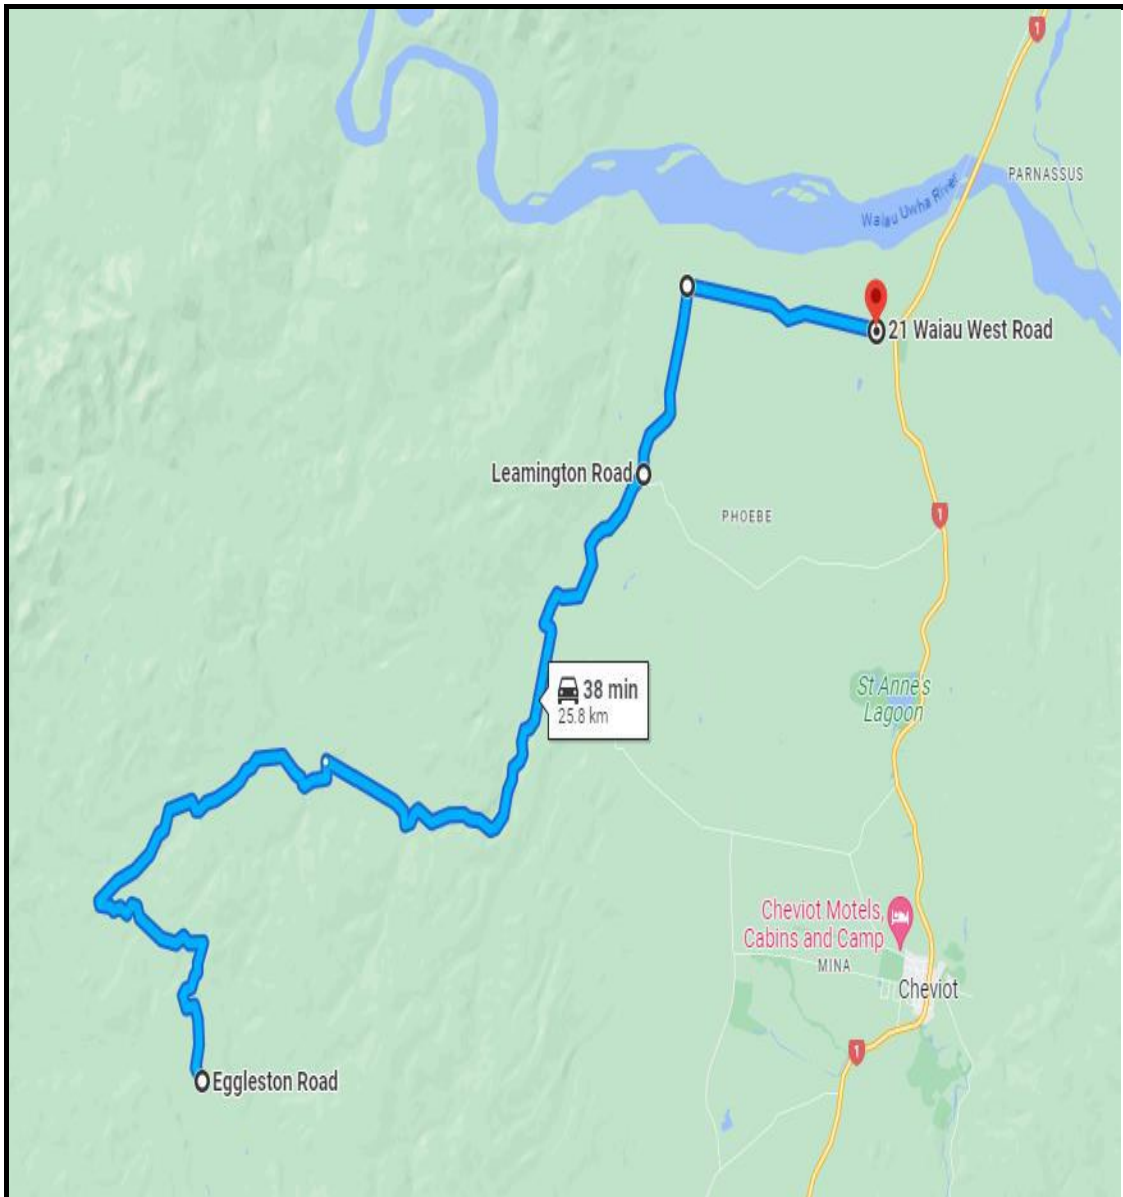

**Note:** SS1 & SS7 same stage, SS7 run in reverse also different road closed time

## Saturday 23<sup>rd</sup> November 2024

Stage 3: Kaiwara Road West/ Saint Leonards Road 17.14kms Road Closure Time: <b>1010 - 1510</b> <b>Hurunui District Council</b>	Road Closed Signs	Marshal Numbers
Start: On St Leonards Road at its intersection with Lowry Peaks Road	1	1
Continue into Kaiwara Road East	2	0
Finish: On Kaiwara Road East at its intersection with Eggleston Road	1	1
<b>Total Number of Arrows/Signs &amp; Marshals</b>	<b>4</b>	<b>2</b>

## Saturday 23<sup>rd</sup> November 2024

Stage 4: Eggleston Road – 24.63kms Road Closure Time: <b>10:40 - 1540</b> <b>Hurunui District Council</b>	Road Closed Signs	Marshal Numbers
<b>Start: On Eggleston Road at its intersection with Kaiwara Road East</b>	1	1
Past Fagans Road (no exit)	1	1
Continue into Leamington Road	2	1
Past Munro Road	1	1
Past Mount Palm Track	1	1
Past Downs Road	1	1
Right into Waiiau West Road	2	1
<b>Finish: On Waiiau West Road at its intersection with Phoebe Road</b>	1	1
<b>Total Number of Arrows/Signs &amp; Marshals</b>	<b>10</b>	<b>8</b>

## Saturday 23<sup>rd</sup> November 2024

Stage 5: Sinclair Rd – 4.61kms Road Closure Time: <b>1230 - 1730</b> <b>Hurunui District Council</b>	Road Closed Signs	Marshal Numbers
Start: On Sinclair Road at its intersection with Downs Road	1	2
Finish: On Sinclair Road at its intersection with Munro Road	1	2
<b>Total Number of Signs &amp; Marshals</b>	<b>2</b>	<b>4</b>